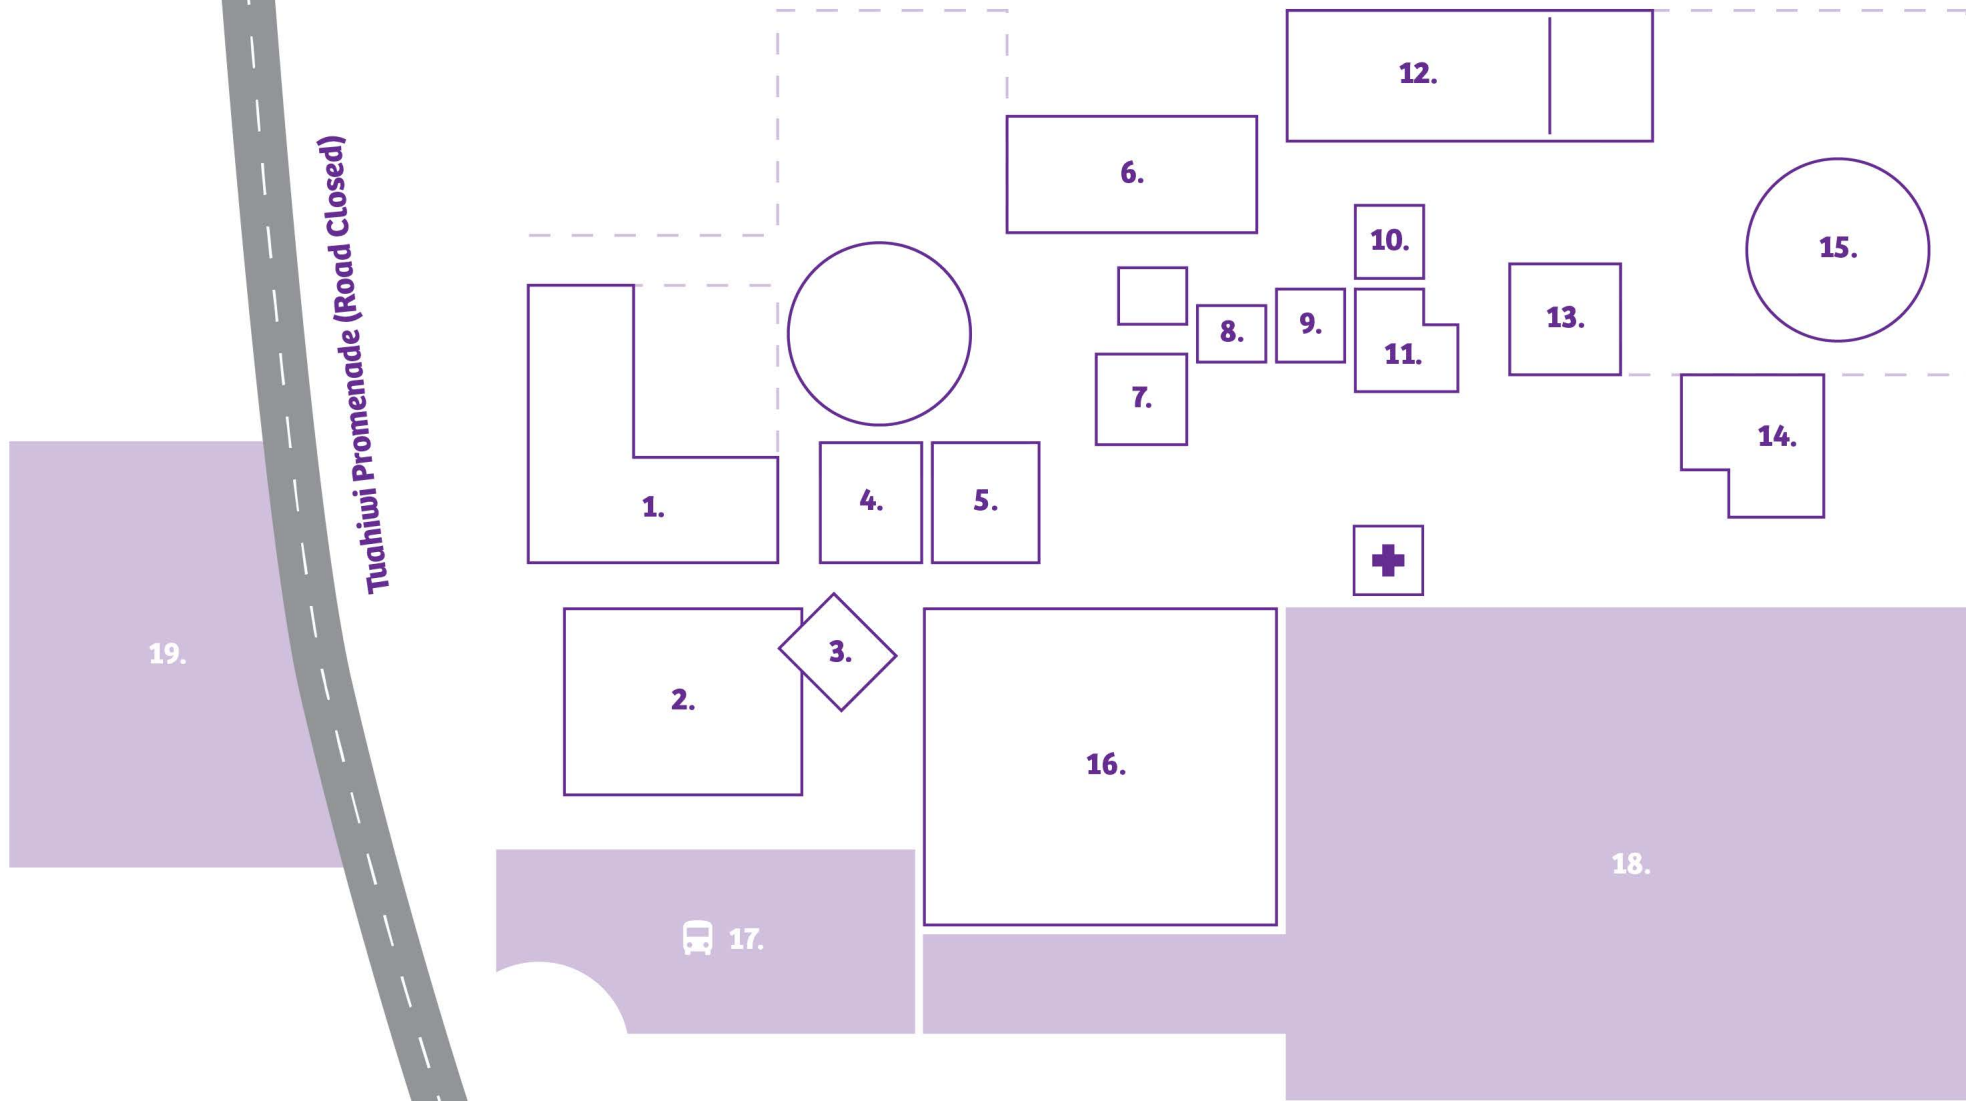

Key

1. Preschool

2. Playground

3. Whare Iti

4. Whare Iti

5. Chill zone (Adults only)

6. Small Courts

7. Wharepukapuka

8. Whare Iti

9. Wānanga

10. Screening Room TRoNT

11. Rangatahi Chill Zone and Games

12. Te Atakura Changing Rooms

13. Turanga: Rangatahi Technology Zone

14. Rehia: Whare Toi

15. Fun Zone 2

16. Large Courts: Rangatahi Games

17. Bus Zone

18. Carpark

19. Evac Meeting Point

Key

1. Te Atakura Changing Room

5. St Stephan's Church

9. Te Ao Marama (Kii Kopu)

12. Food Trucks