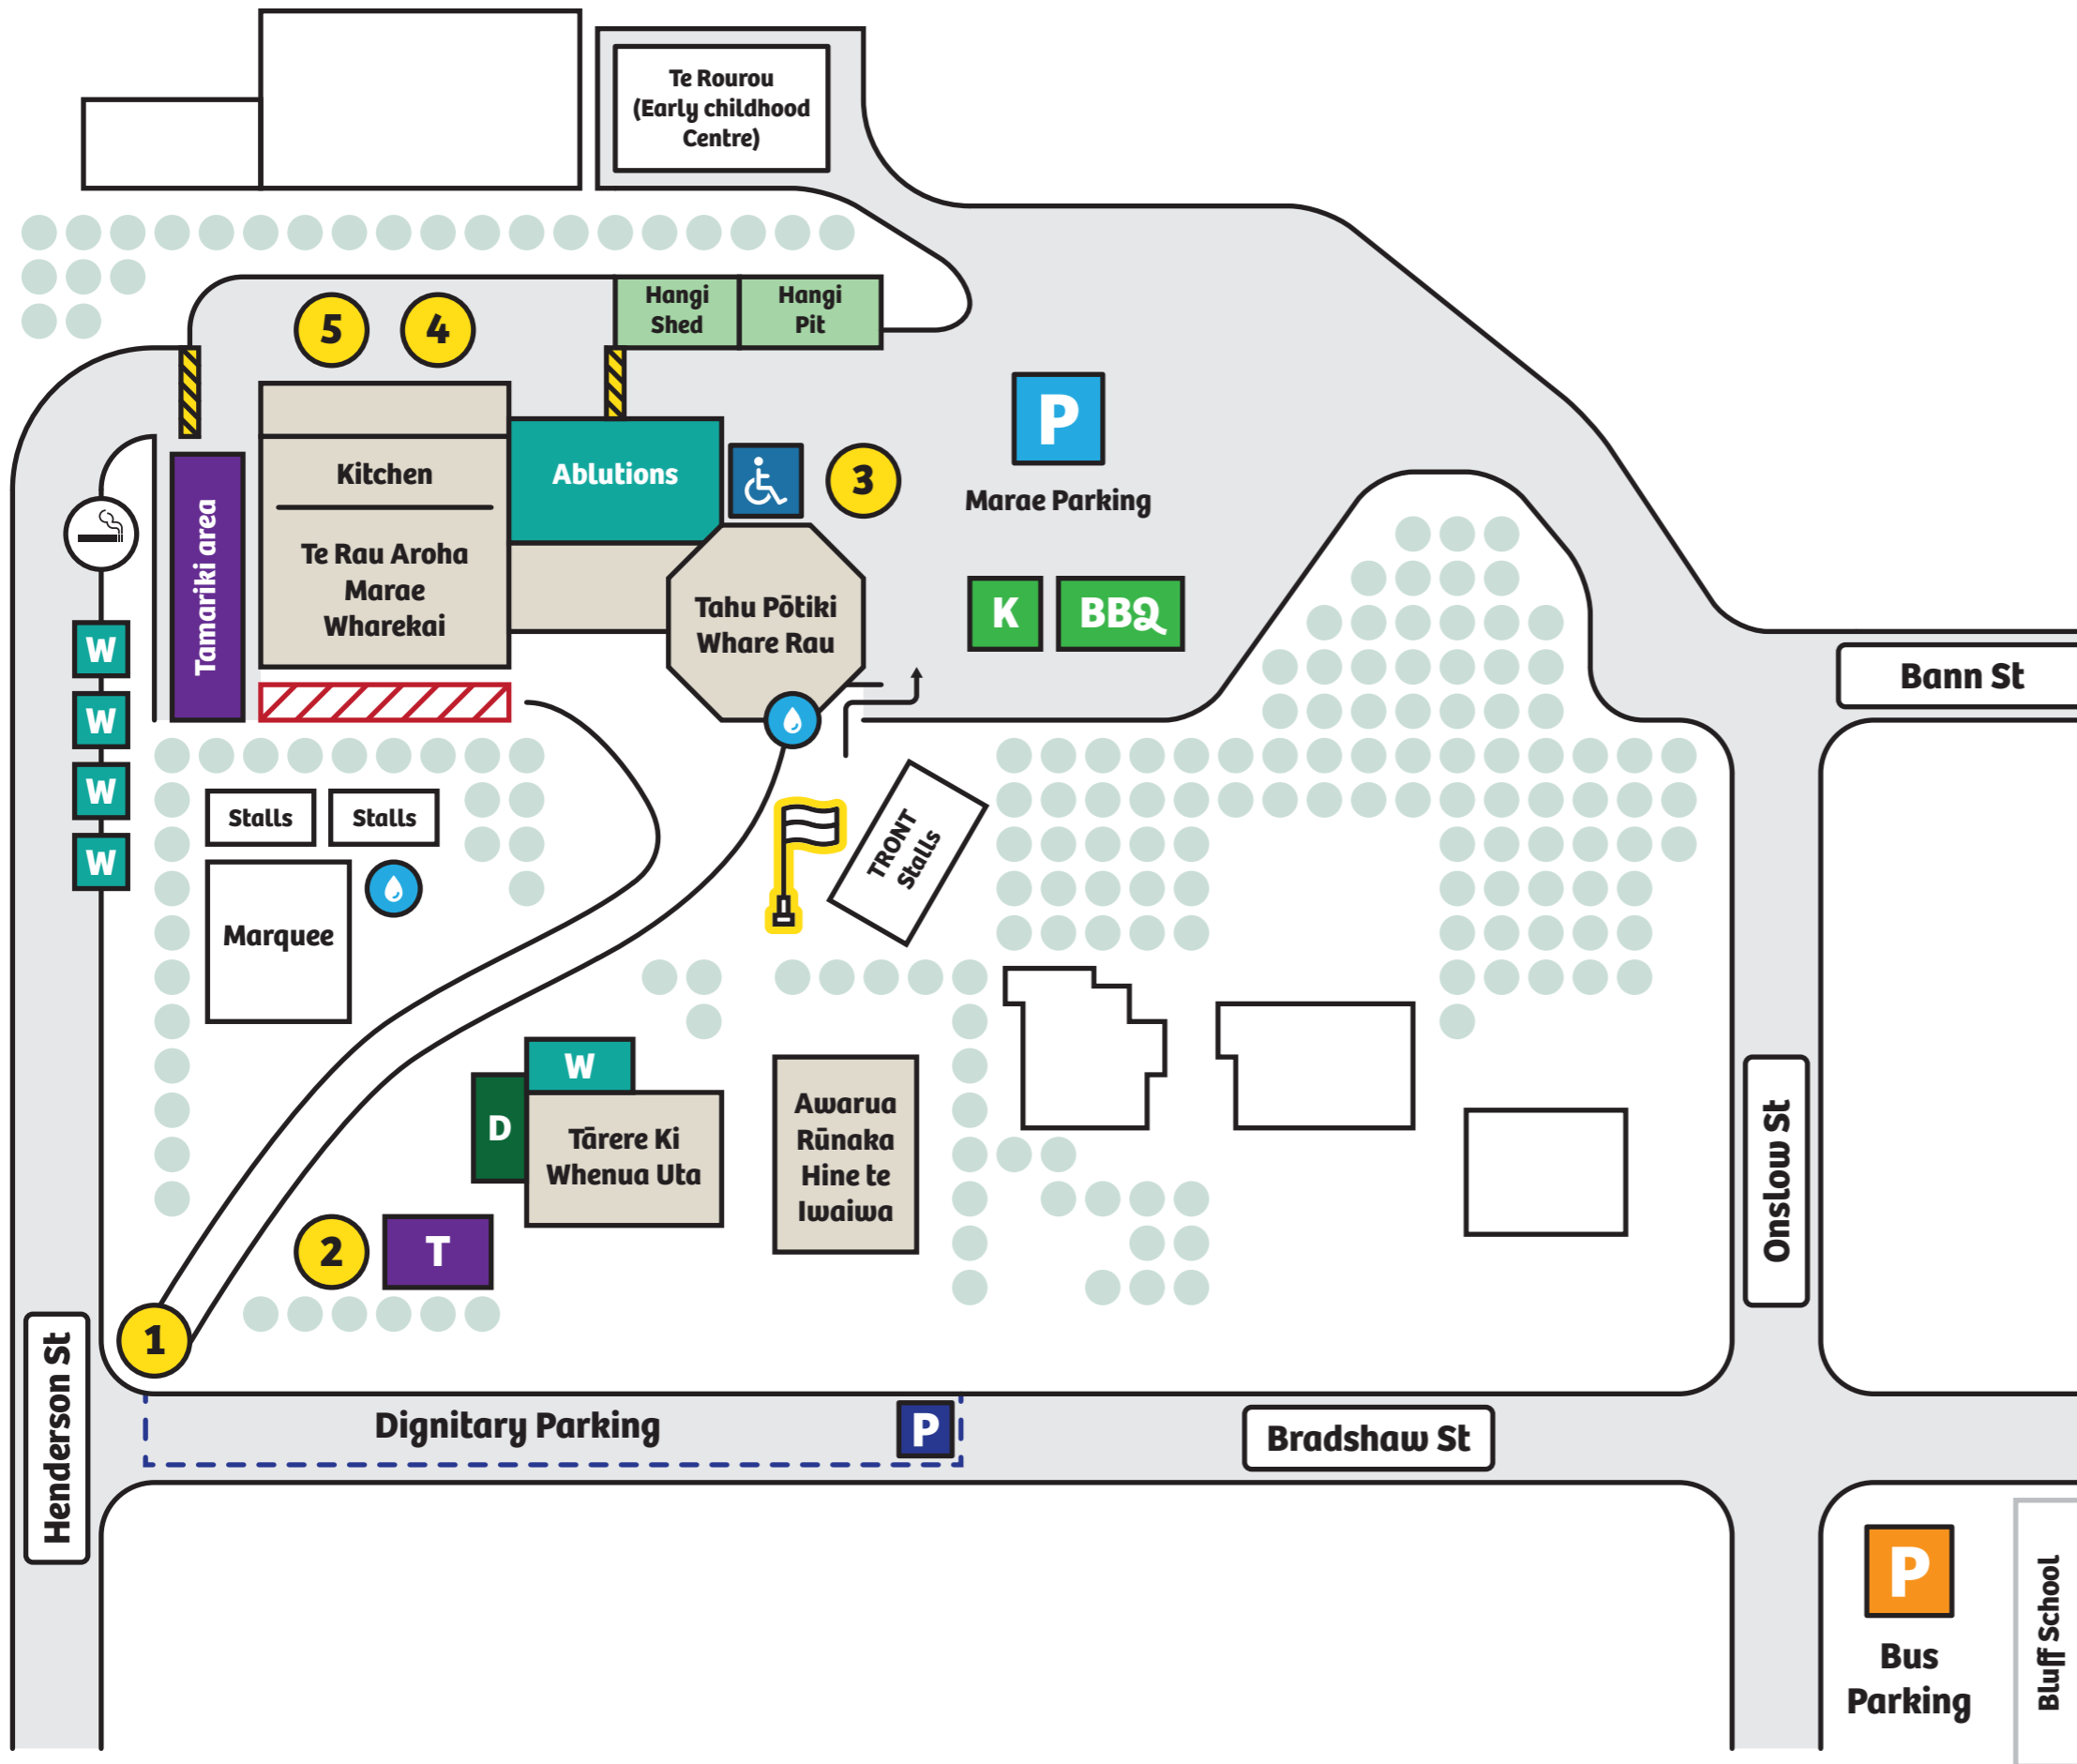

SITE MAP: Te Rau Aroha Marae Bluff

KEY:

- 1** Marae Entrance
- 2** Awarua Synergy
- T** Tamariki Area
- D** Takahē Display
- Flag pole
- K** Kai Service Area + BBQ
- 3** Ambulance Park
- Disabled Parking
- P** Dignitary Parking
- P** Marae Parking
- P** Bus Parking
- 4** Refrigerated Vehicle Park
- Barrier Arm
- 5** Emergency Security Vehicle Parking
- W** Wharepaku / Toilet
- Hydration Station
- Out of bounds area
- Smoking area